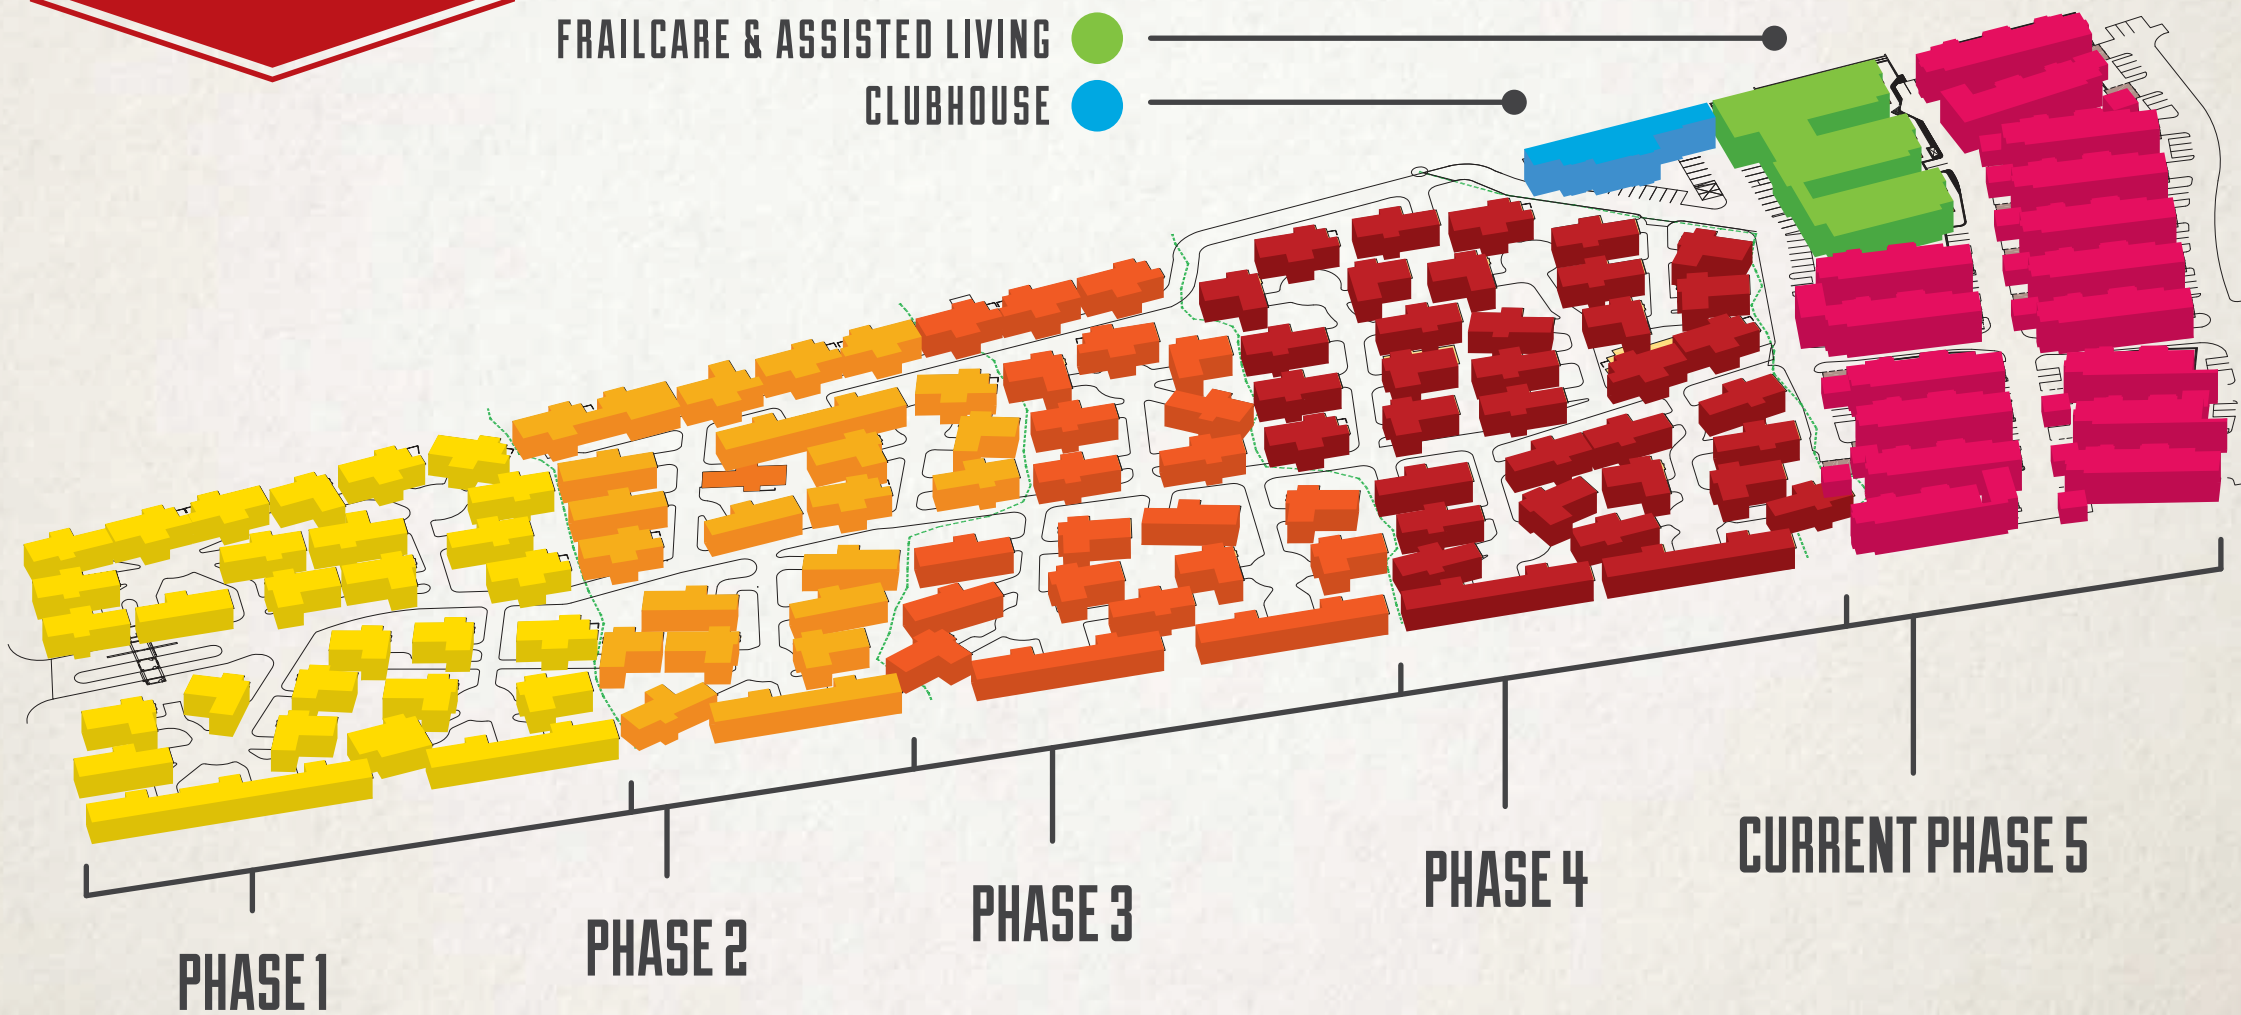

FEATHERWOOD
RETIREMENT ESTATE

FULL SITE SDP

APARTMENT BLOCKS ●
FRAILCARE & ASSISTED LIVING ●
CLUBHOUSE ●

DISCLAIMER: The contents of the marketing material have been prepared in good faith and the developers have made every effort to ensure the accuracy of information contained herein. However the developers cannot be held responsible for inaccuracies, omissions and involuntary errors in the contents. Descriptions, information, photos, electronic documents and the computer-generated images are provided as guides only. Moreover, the interior decoration and landscaping are based on the artist's conceptual design and might not give an exact representation of the real and final view. The information is provided as an indication only and is not contractually binding by law. The master plan, prices, specifications, estate amenities and facilities are subject to change without notice due to ongoing product development.